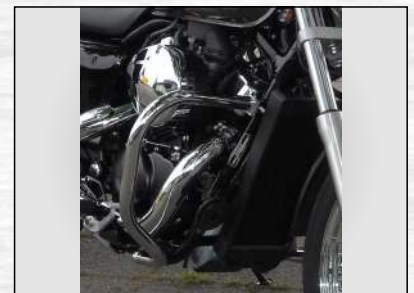

TVB0-2044	Engine guard

Part nr	Description	Price €	Note
ZAD2- 1044	Saddelbags Rigid	€ 299,00	
ZAD2- 1045N	SaddlIlebag rigid with studs	€ 279,00	Not shown
TDR0-2044	SaddlIlebag supports	€ 139,90	
TAH0-2044	SaddlIlebag frames	€ 69,90	Not shown
TSB0-2044	Sissybar	€ 134,90	
TVB0-2044	Engine guard	€ 119,00	
TD06-2041	Fixingkit windscreen	€ 64,85	
TD07-1004B	Windscreen	€ 239,90	
TD07-1004A	Windscreen	€ 229,90	Not shown
TD07-1004	Windscreen	€ 199,90	Not shown
TD07-1005	Windscreen	€ 199,90	Not shown
CSP0-2041W	Spotlight bracket	€ 49,95	
CSP0-2041	Spotlight bracket	€ 49,95	Not shown

Available Now!